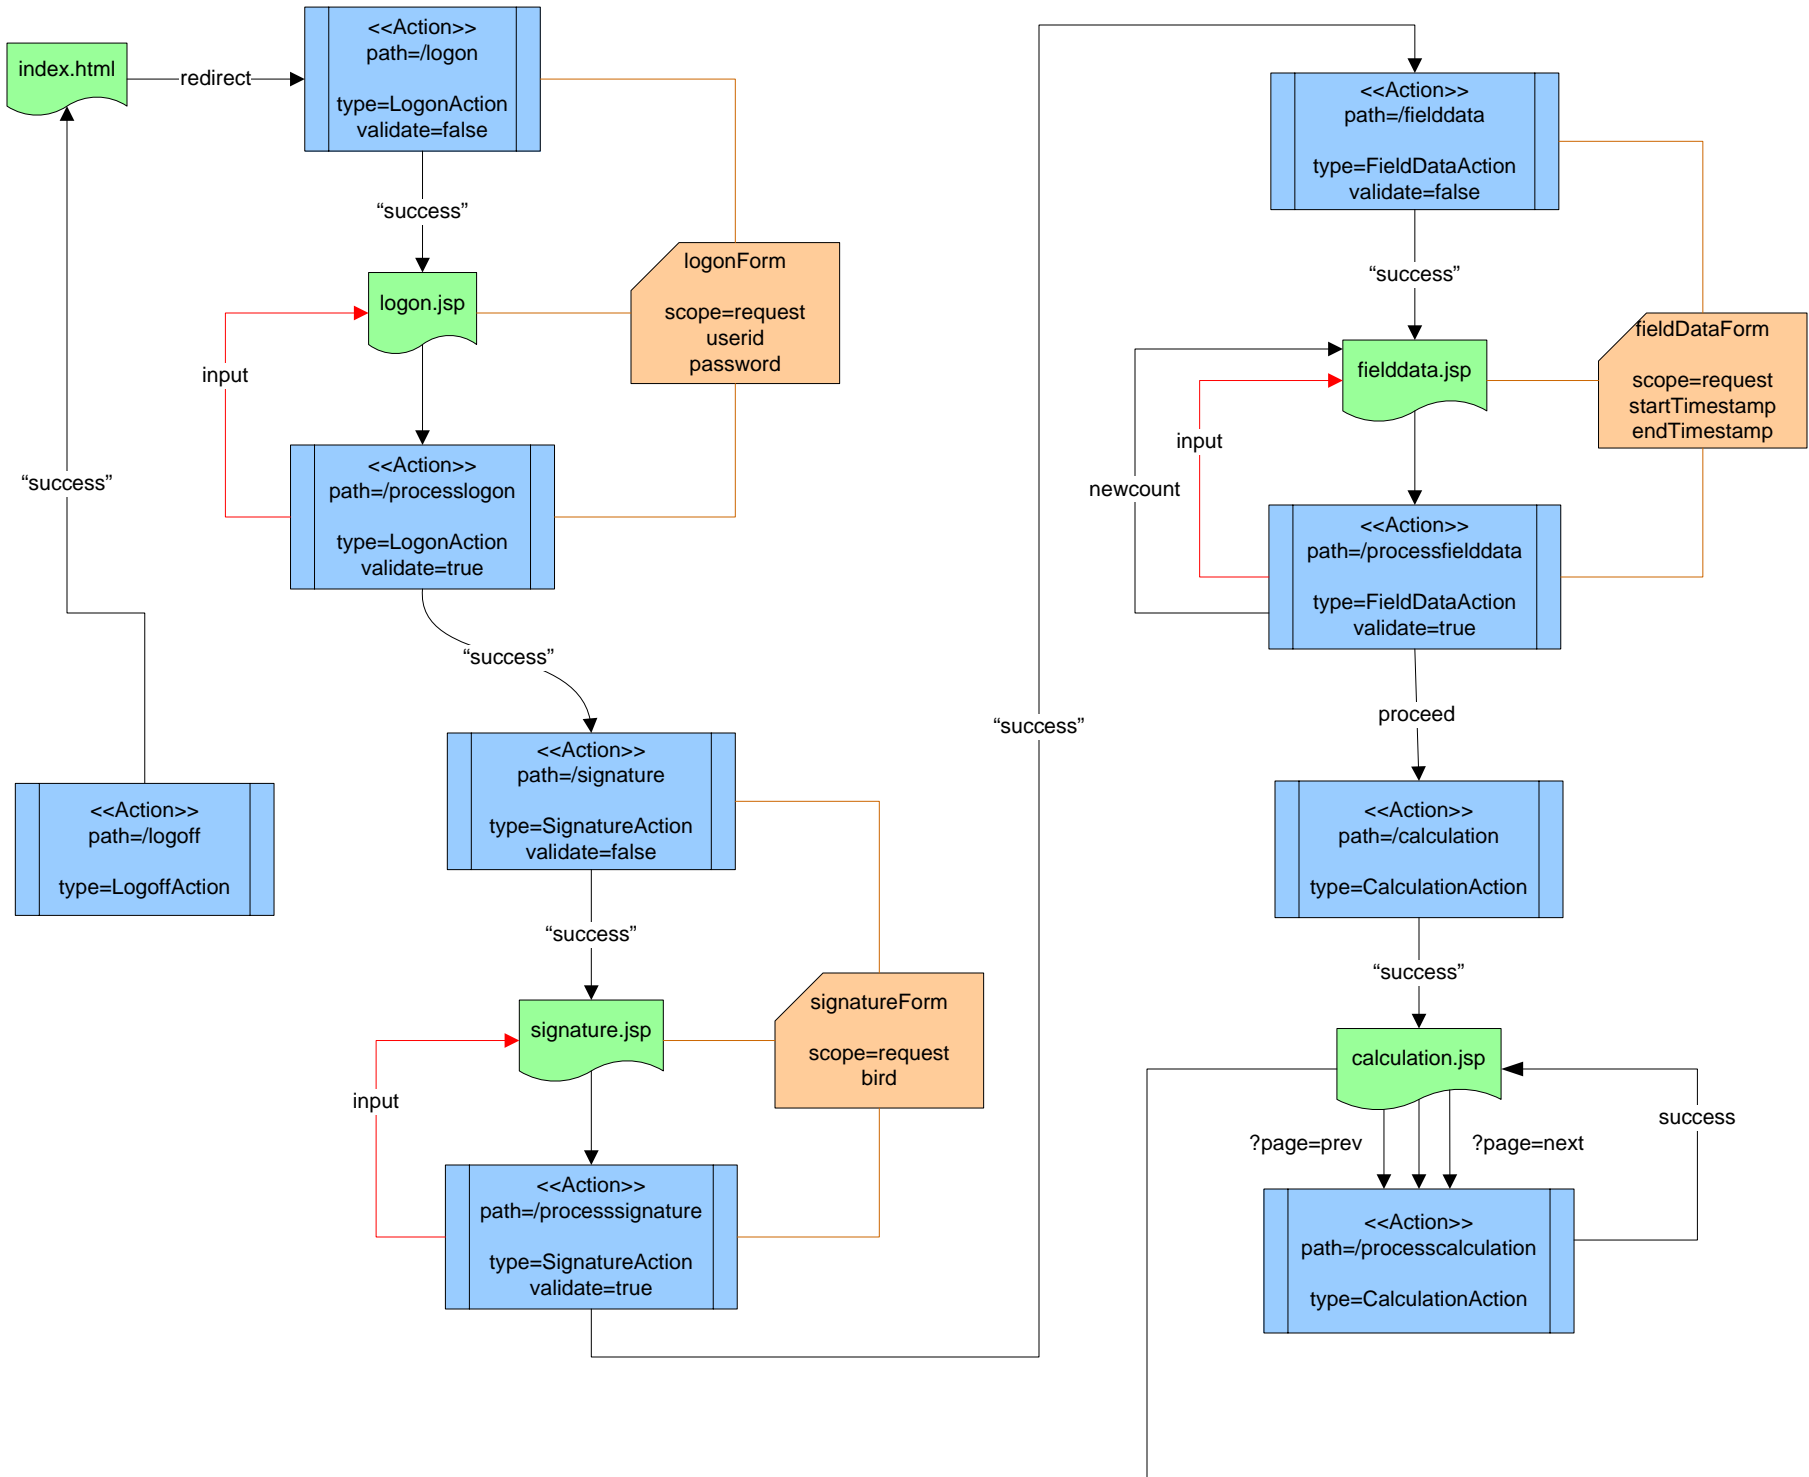

LTER Web Application Design

Updated: August 28, 2005

"success"

?id=GH20040509HHMMSS

"success"

"success"

"success"

?option=testMatLabServerPresent
?option=testMatLabJobManagementPresent
?option=testThirdTransferWorks
?option=testFileTransferWorks
?option=testMatLabWorks
?option=testGramWorks
?option=testPopServerWorks